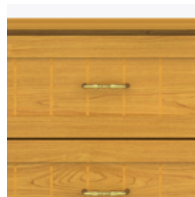

Hardware

Choose from dozens of hardware styles, including ADA compliant options.